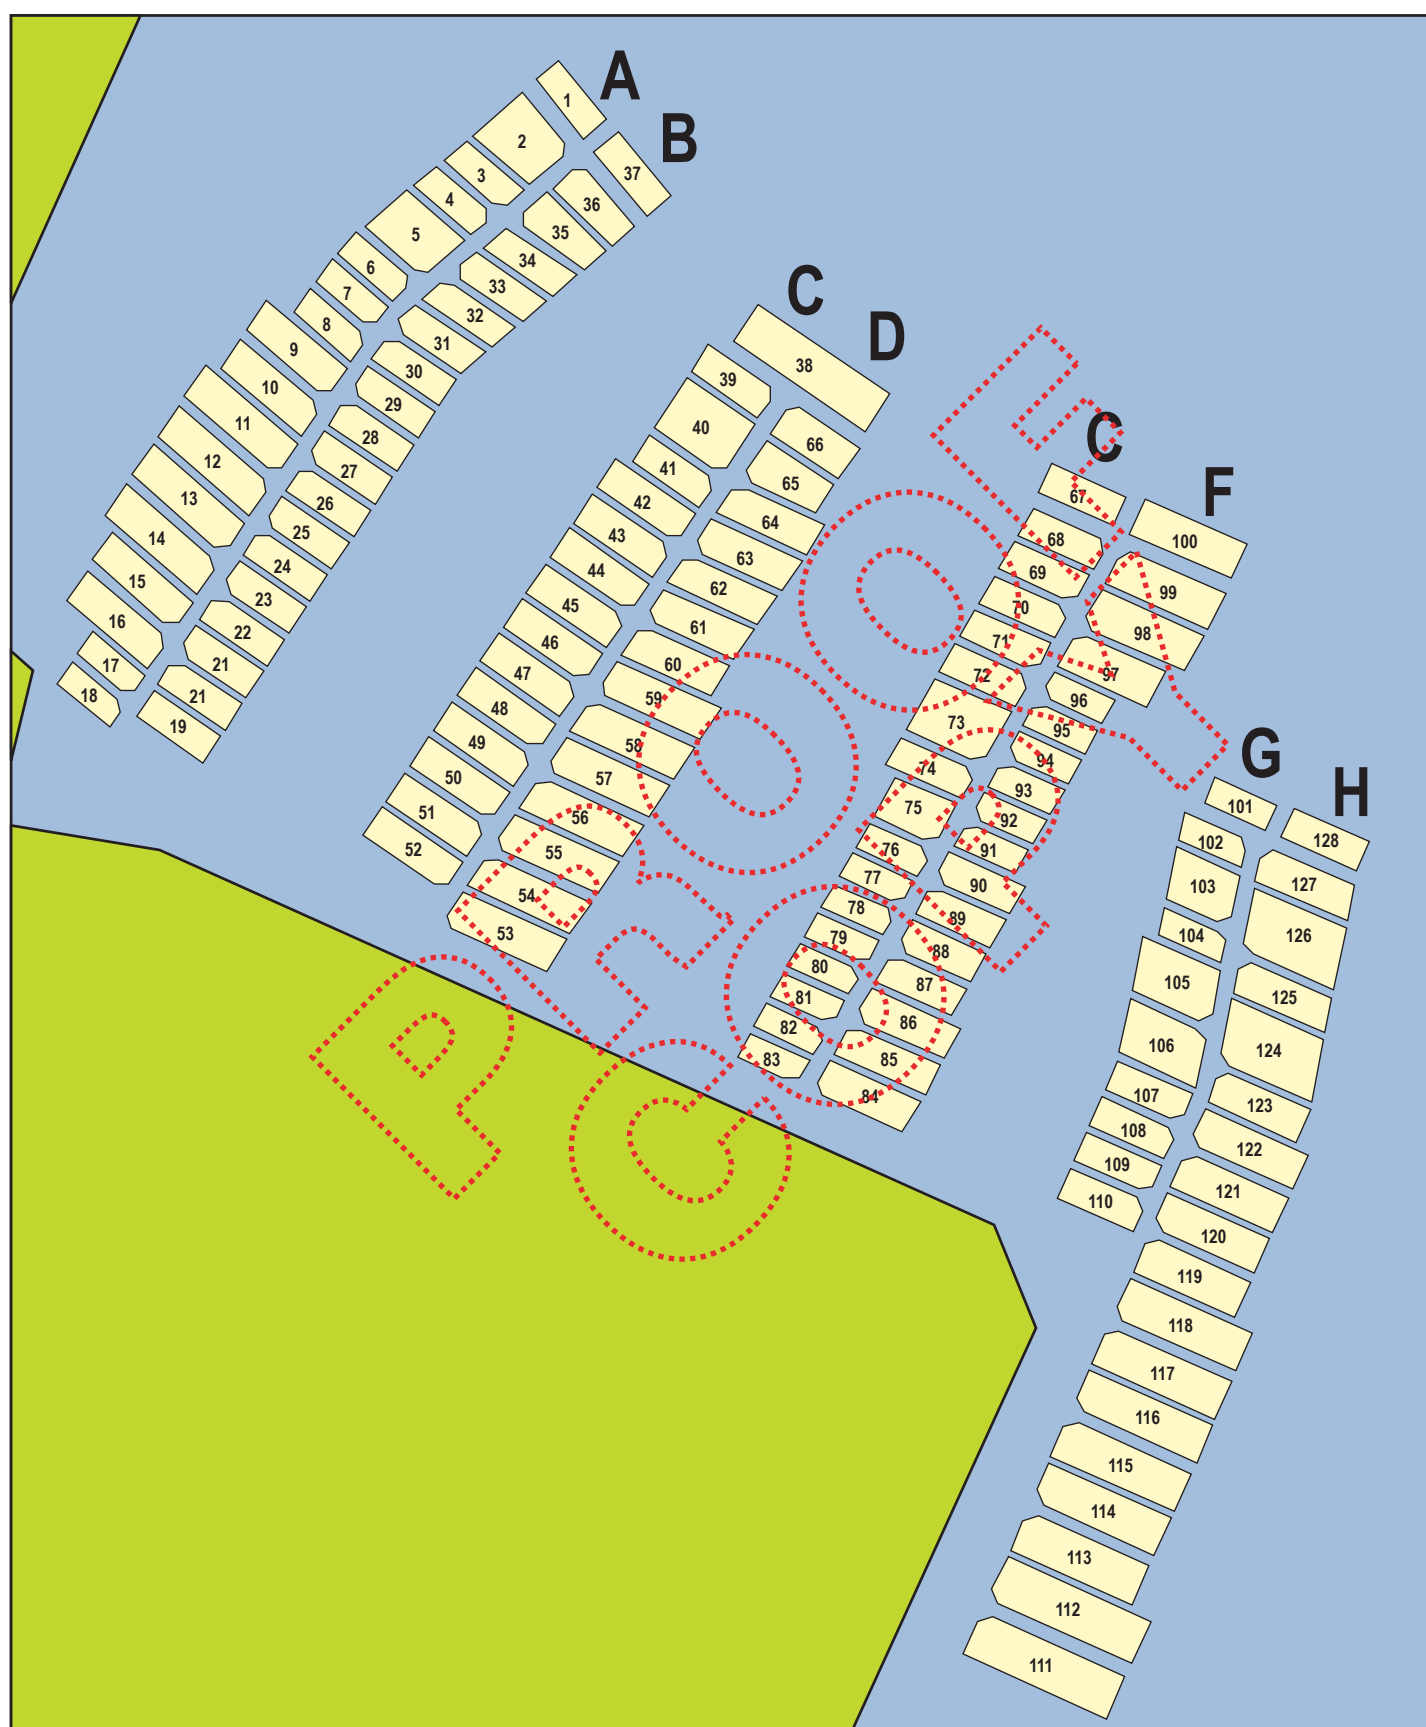

## Marina Berths

- From 9 metres to 21 metres
- Prices start at \$37,000
- Available Now

**CONTACT: Lee Doyle 0403 348 243**

141 Mitchell Street, Larrakeyah  
[www.commercialfn.com](http://www.commercialfn.com)